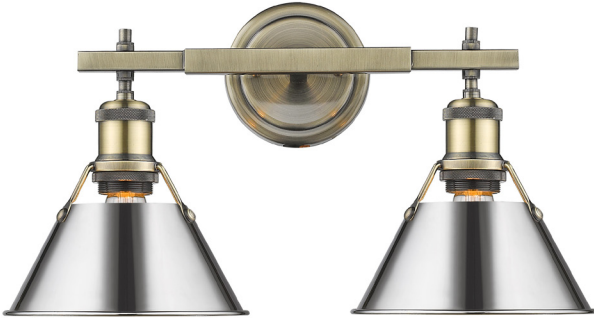

ORWELL AB

3306-BA2 AB-CH

UPC: 844375080195

2 Light Bath Vanity

Orwell is an extensive assortment of industrial style fixtures. The beauty and character of the collection are in the refined details. This transitional series works well in a variety of settings. Partial shades shield the eyes from possible hot spots, while the open tops tease onlookers with a view of the sockets and bulbs. The design allows light and heat to escape from above and below the metal shades, providing both task and ambient lighting. Edison bulbs are recommended to compete the vintage, industrial look of the fixtures. A choice-selection of finish and shade color combinations heighten the appeal of the series. Opal glass shades are available for bath fixtures. Single pendants are suspended from woven fabric cords while multi-light fixtures are rod-hung.

Fixture Finish:	Aged Brass	
Glass/Shade Finish:	Chrome	
Materials:	Steel	Steel
Fixture Width:	18.25"	46.355cm
Fixture Height:	10"	25.4cm
Min - Max Height:	8.5"	21.59cm
Glass Diameter:	7.5"	19.05cm
Glass Height:	4.65"	11.811cm
Canopy/Backplate:	4.875"Dia x 0.75"E	12.3825cm Dia x 1.905cm E
Chain:	N/A	
Rod:	N/A	
Wire:	8"	20.32cm
Bulb Type:	Incandescent, Type A	
Wattage:	2 x 100W(M)	
Voltage:	120	
Install Position:	Not Reversible - Down Only	
Approved Location:	Damp Location	

Sloped Ceiling:	No
ADA:	No
Close-to-ceiling:	No
Bulbs Included:	No
Dimmable:	Yes

- Vintage, industrial style
- Provides ambient up and down light
- Available in a number of frame and shade finishes